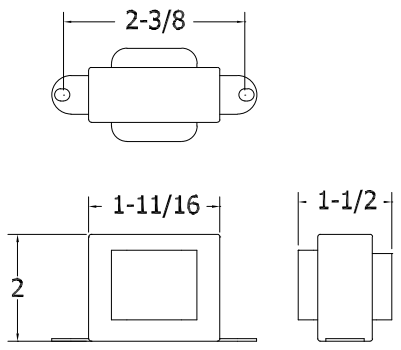

**TBLU** 25/70.7v, 5W  
**TBL25** 25V, 4W  
**TBL70** 70.7V, 4W  
**TCH70** 70.7V, 10W,  
 Low-Loss, Extended LF  
**Multi-Tap Line Transformers**

**0502- TRANSFORMERS**

MAXIMUM DIMS SHOWN

TBLU Shown

**GENERAL DESCRIPTION**

**AUDIO CONNECTIONS**

Primary Connection	All <u>except</u> TCH70 Common: 7" pre-cut Taps: 7" color-coded, pre-cut TCH70: 12" color-coded, pre-cut
Secondary Connection	All: 6" pre-cut
Shipping Weight	10 oz.- All models