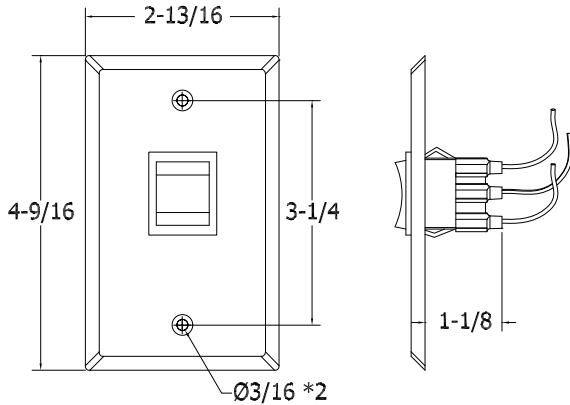

#### **GENERAL DESCRIPTION**

The Quam CIB4 is a single-gang, rocker actuator switch call-in station with privacy function. The switch is normally open; call-in switch position is momentary, and privacy switch position is locked. The faceplate is 24 gage, brushed stainless steel with #6-32 hardware.