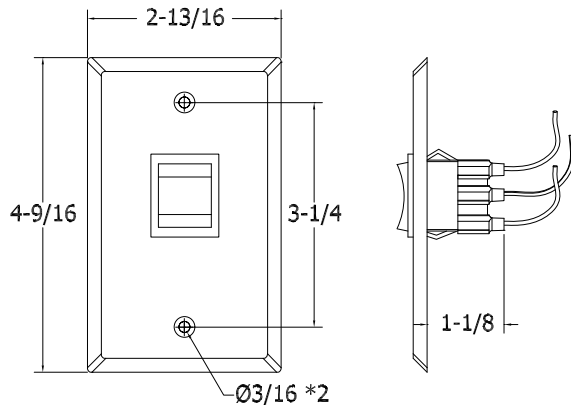

0503- SELECTORS, SWITCHES, VOLUME CONTROL

GENERAL DESCRIPTION

The Quam CIB4 is a single-gang, rocker actuator switch call-in station with privacy function. The switch is normally open; call-in switch position is momentary, and privacy switch position is locked. The faceplate is 24 gage, brushed stainless steel with #6-32 hardware.

The legends "CALL" and "PRIV" are hot-stamped on the switch.

INTENDED USE

Indoor environment.

RECOMMENDED QUAM COMPONENT

0402- SE4W Single Gang Utility Box

SWITCH CONNECTIONS

3" Stripped and tinned pigtails